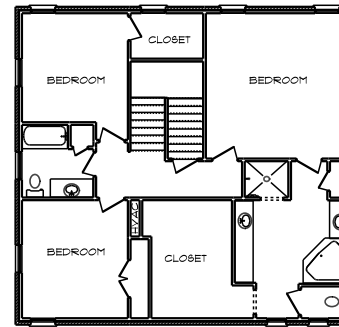

## FAMILY TIDE

2 STORY, 4 BEDROOM  
34 FT WIDE LOT

GROWING FAMILY / LARGE PORCHES / OPEN KITCHEN AND GREATROOM  
WALK IN PANTRY / PRIVATE STUDY / LARGE MASTER BEDROOM, BATH,  
AND CLOSET / 4 FULL BATHS / CARRIAGE HOUSE