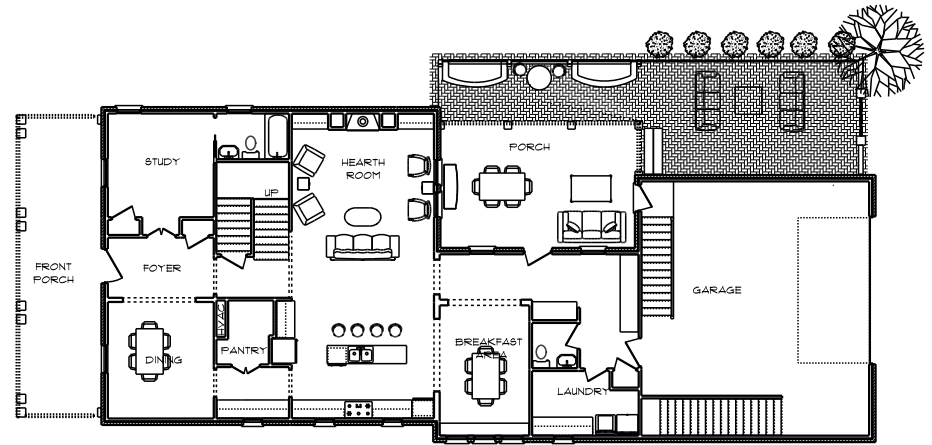

## FAMILY TIDE

2 STORY, 4 BEDROOM  
34 FT WIDE LOT

GROWING FAMILY / LARGE PORCHES / OPEN KITCHEN AND GREATROOM  
WALK IN PANTRY / PRIVATE STUDY / LARGE MASTER BEDROOM, BATH,  
AND CLOSET / 4 FULL BATHS / CARRIAGE HOUSE