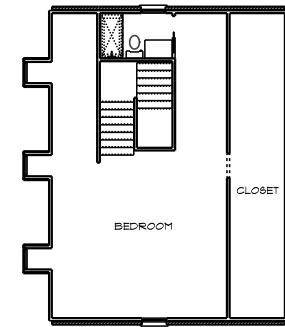

## FAMILY TIDE

2 STORY, 4 BEDROOM  
34 FT WIDE LOT

GROWING FAMILY / LARGE PORCHES / OPEN KITCHEN AND GREATROOM  
WALK IN PANTRY / PRIVATE STUDY / LARGE MASTER BEDROOM, BATH,  
AND CLOSET / 4 FULL BATHS / CARRIAGE HOUSE